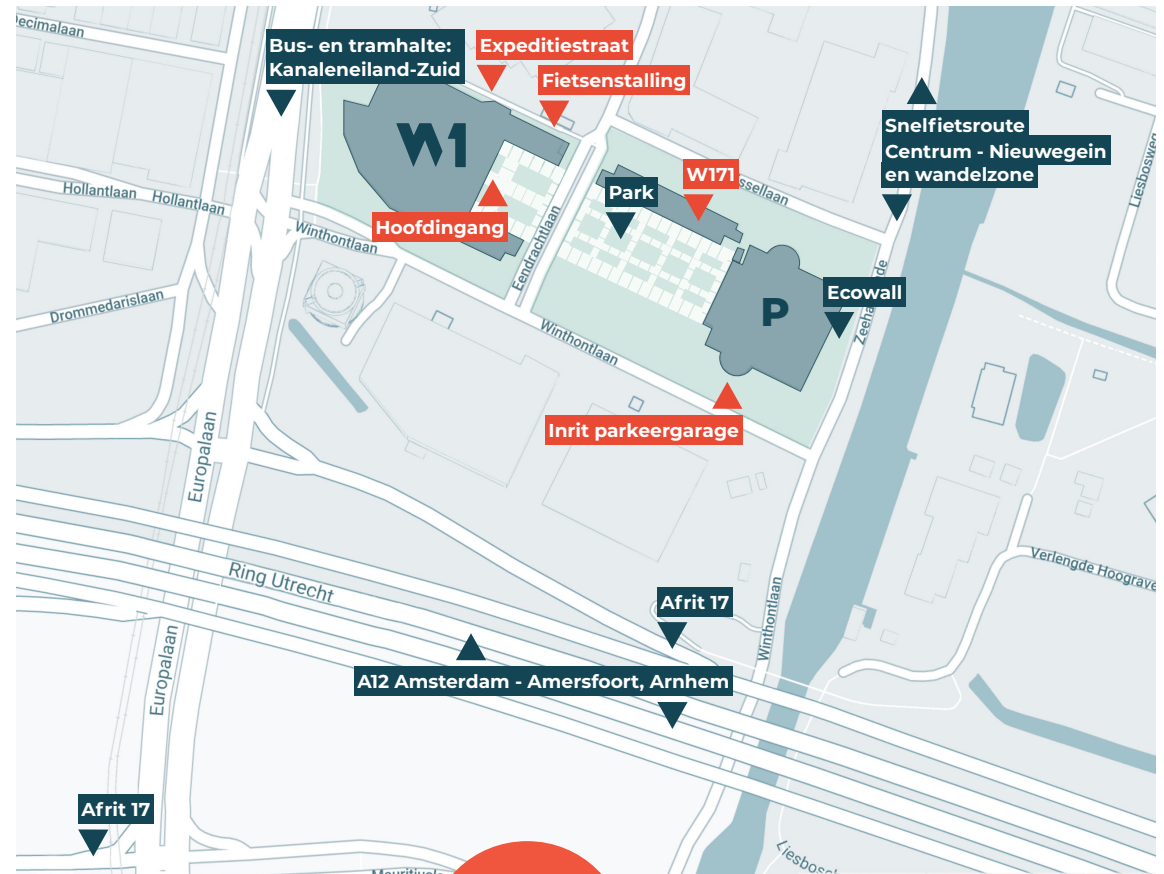

Your route to Winthontlaan 1 in Utrecht

Winthontlaan 1 is easily accessible by public transport and bicycle. Travel time from Utrecht Central Station is approximately 10 minutes. The light rail and bus stop almost in front of the entrance.

With direct connections to the A2 and A12 motorways, Winthontlaan 1 can be reached by car within 30 to 40 minutes from Amsterdam, Amersfoort, Schiphol Airport and Arnhem (exit 17 Jaarbeurs). There are more than enough parking spaces on the premises and for extra capacity P+R Westraven is only one public transport stop away. The main entrance is at Eendrachtstraat.

See you soon!

Welcome to Winthontlaan 1. Where you can meet people, work and collaborate in a healthy and sustainable way. Where new ideas are born. Where you can make new connections. Where there is always something going on.
Work, connect & relax